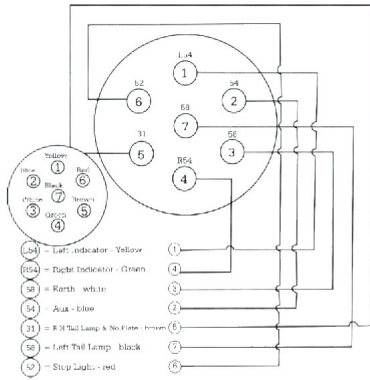

ELECTRICAL EQUIPMENT

7 PIN PLUG WIRING DIAGRAM

7 PIN FEMALE + MALE COUPLING

MARKING