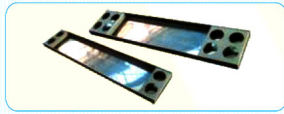

POLYPROP
Tailboards & Light Boxes
AT 539